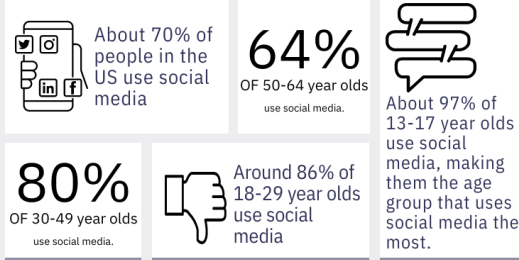

Social Media and Mental Health

How many people use social media?

How many people use social media?

3.960 billion people currently use social media worldwide, up almost double from 2.07 billion in 2015.